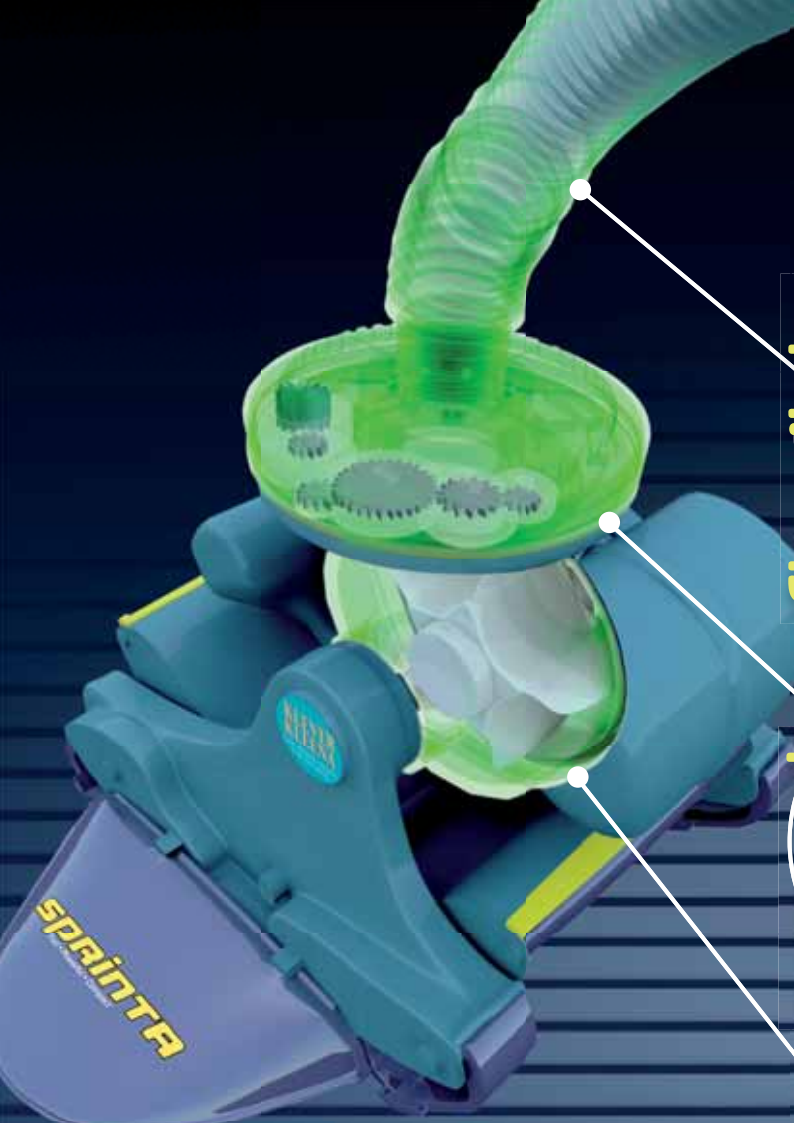

Unstickable in any Pool

SOMETHING
TO
SMILE ABOUT

Technology is the Difference

- Ideally suited to modern, compact pool profiles
- KleverTurbine silently delivers maximum continuous suction for fast, thorough cleaning
- Powerful turbine and KleverSteer intelligent steering make Sprinta unstickable
- KleverSkim automatic surface skimming and vacuum control

SPRINTA
Technology is the Difference

A Smarter and Faster Automatic Pool Cleaner

SPRINTA

Technology is the Difference

flexible

Sprinta has the incredible KleverKonecta that allows it to pivot and turn effortlessly in any direction so no corner or surface is missed.

smart

The KleverSteer Intelligent Steering System:

- Guides Sprinta quickly and efficiently around any pool
- Negotiates smaller pools with ease
- Ensures complete coverage of all pool surfaces

fast

Sprinta's unique KleverTurbine technology:

- Superior mechanical efficiency
- Powerful, whisper-quiet operation
- Drives Sprinta faster
- Delivers maximum continuous suction

klever

- KleverSkin is easy to install and works with your existing pool pump – you'll be up and running in minutes
- KleverSkin provides efficient automatic surface skimming and vacuum control